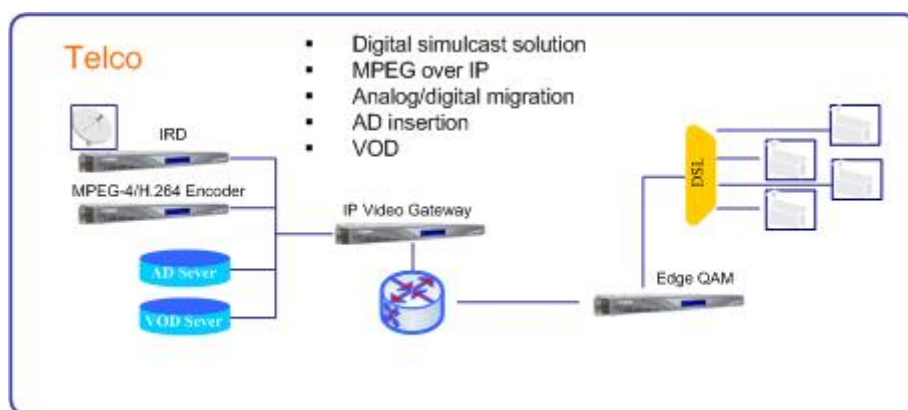

## Telco Solutions

In the digital video world, telecom networks are a growing force. They are used for distribution of video from studio to studio, to regional head-ends, and for consumer IPTV systems. Yet the reality is that these operators face critical technology challenges including bandwidth efficiency and management. To help network operators and users maximize content and service potential as well as optimize network performance, **V-SHINE** offers a broad range of professional compression, on-demand and interactive solutions.

**V-SHINE**'s telco architecture is based primarily on MPEG-2 encoding and some digital turnaround of MPEG-2 content in a head-end. **V-SHINE**'s complete package of digital video products, including MPEG-2 encoders, stream processors, and multiplexers, enable telco operators to meet the challenge of delivering high-quality video services in a reliable, affordable manner. Supported solutions include both MPEG-2-over-IP and MPEG-2-over-IP-over-ATM. The bandwidth efficiency is the most important, so our solutions make the best use of the available bandwidth, and provide broadcast-quality MPEG-2 video.