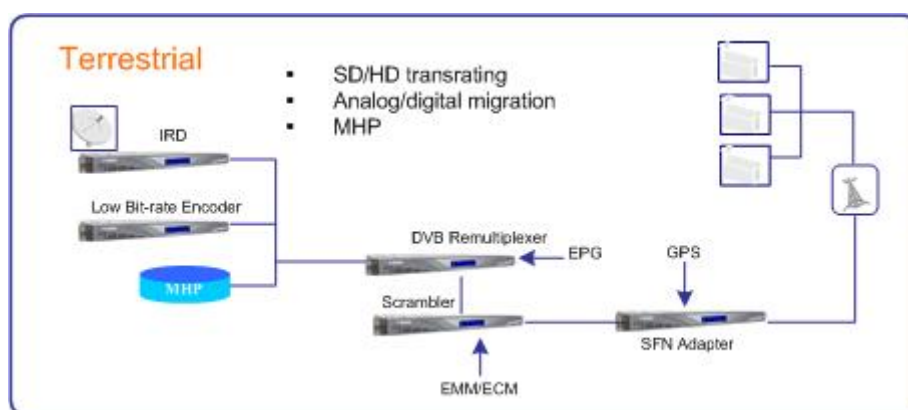

Terrestrial Solutions

As the world of digital TV evolves, there is a growing need for video on the move. Whether to cover breaking news, capture a live rock concert or sports event, or deliver TV and interactive services to mobile devices, **V-SHINE** has the content creation, management and delivery technologies that are moving digital video forward.

V-SHINE digital broadcast systems support DVB-T standard with solutions that enable terrestrial broadcasters to offer more services in limited terrestrial bandwidth allocations. **V-SHINE**'s DVB-T system consists of a main head-end and multiple regional head-ends. Advanced multiplexers, featuring statistical multiplexing of video within a same stream, accept PSI/SI information and conditional access streams. The head-ends equipments work together to allow operators to schedule guaranteed data-rate transmissions without sacrificing video quality.